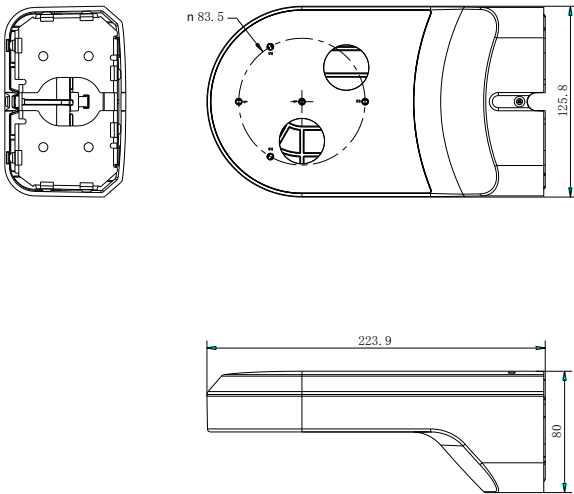

## DS-1294ZJ

Wall Mount Bracket for PTZ Camera

### Dimension:

### Parameter:

Model	DS-1294ZJ
Parameters	Wall Mount Bracket for PTZ Camera
Appearance	Hikvision White
Material	Toughened Plastic
Dimension	230×80×130mm
Weight	450g